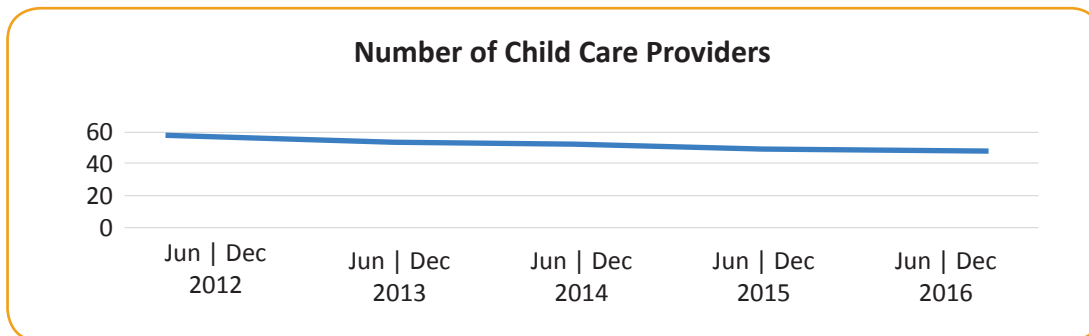

Child care supply in Clallam County

In Clallam County, the number of child care providers has dropped from 57 with capacity for 1,245 children in 2012, to 47 providers with capacity for 1,027 children in December 2016.*

Notes:

* Licensed child care and exempt school-age programs only in Clallam County
1. U.S. Census Bureau, 2015

2. Office of Superintendent of Public Instruction, WA State Report Card, WaKIDS data, 2016-17 school year, Quillayute Valley, Port Angeles, Sequim, Cape Flattery, Crescent school districts.
3. WA State Office of Financial Management, 2016