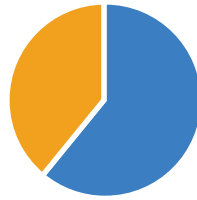

Approximately 16.7% of children under age 18 are living in poverty ¹

Approximately 58% of children under age 6 live in homes where all adults work ¹

Are young children in Pierce County ready for kindergarten when they enter?

Only 45% of children in Pierce County demonstrate characteristics of entering kindergartners in 6 of 6 domains. ²

Only 35% of low-income children in Pierce County demonstrate characteristics of entering kindergartners in 6 of 6 domains. ²

More than 845,000 people call Pierce County home. Over 59,000 are children younger than 5 years old. ³

Child care supply in Pierce County

In Pierce County, the number of child care providers has dropped from 673 with capacity for 19,972 children in 2012, to 535 providers with capacity for 18,493 children in December 2016.*