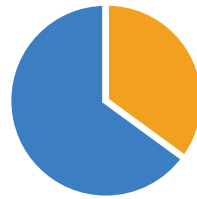

Approximately 16.7% of children under age 18 are living in poverty ¹

Approximately 58% of children under age 6 live in homes where all adults work ¹

Are young children in Pierce County ready for kindergarten when they enter?

Only 45% of children in Pierce County demonstrate characteristics of entering kindergartners in 6 of 6 domains. ²

Only 35% of low-income children in Pierce County demonstrate characteristics of entering kindergartners in 6 of 6 domains. ²

More than 845,000 people call Pierce County home. Over 59,000 are children younger than 5 years old. ³

Child care supply in Pierce County

In Pierce County, the number of child care providers has dropped from 673 with capacity for 19,972 children in 2012, to 535 providers with capacity for 18,493 children in December 2016.*