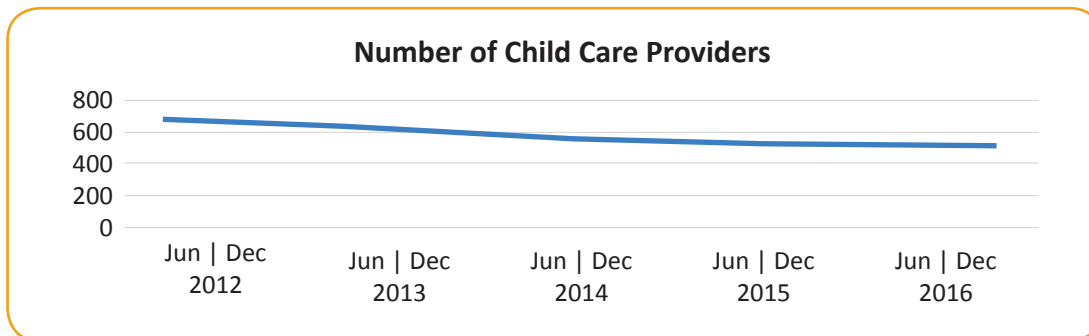

Approximately 16.7% of children under age 18 are living in poverty ¹

Approximately 58% of children under age 6 live in homes where all adults work ¹

Are young children in Pierce County ready for kindergarten when they enter?

Only 45% of children in Pierce County demonstrate characteristics of entering kindergartners in 6 of 6 domains. ²

Only 35% of low-income children in Pierce County demonstrate characteristics of entering kindergartners in 6 of 6 domains. ²

More than 845,000 people call Pierce County home. Over 59,000 are children younger than 5 years old. ³

Child care supply in Pierce County

In Pierce County, the number of child care providers has dropped from 673 with capacity for 19,972 children in 2012, to 535 providers with capacity for 18,493 children in December 2016.*